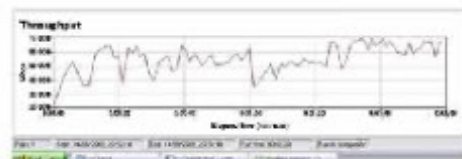

Wifi 150 Mbps BLUELINK lebih kencang dari Wifi 300 Mbps merek lain? Masa sih?

Transfer Rate BLUELINK BL-R31N & BL-150N

Rata² - 85
 Max = 98
 Min = 61

Router 150 M	USB 150 M
1 Antenna	No Antenna

Transfer Rate BLUELINK BL-R33N & BL-R33N

Rata² - 91
 Max = 98
 Min = 73

Router 300 M	USB 150 M
3 Antenna	1 Antenna

Transfer Rate Mark A Wireless Gigabit Router & USB

Rata² - 60
 Max = 68
 Min = 55

Router 300 M	USB No Spec
3 Antenna	No Antenna

Transfer Rate Mark B Wireless Gigabit Router & USB

Rata² - 58
 Max = 77
 Min = 43

Router No Spec	USB No Spec
No Antenna	No Antenna

Transfer Rate Mark C Wireless Router & USB

Rata² - 49
 Max = 63
 Min = 34

Router 300 M	USB 300 M
3 Antenna	No Antenna

[Driver-blue-link-bl-u90n 11](#)