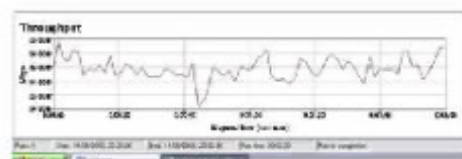

Wifi 150 Mbps BLUELINK lebih kencang dari Wifi 300 Mbps merek lain? Masa sih?

Transfer Rate BLUELINK BL-R31N & BL-150N

Rata² - 85
 Max = 98
 Min = 61

Router 150 M	USB 150 M
1 Antenna	No Antenna

Transfer Rate BLUELINK BL-R33N & BL-R33N

Rata² - 91
 Max = 98
 Min = 73

Router 300 M	USB 150 M
3 Antenna	1 Antenna

Transfer Rate Mark A Wireless Gigabit Router & USB

Rata² - 60
 Max = 68
 Min = 55

Router 300 M	USB No Spec
3 Antenna	No Antenna

Transfer Rate Mark B Wireless Gigabit Router & USB

Rata² - 58
 Max = 77
 Min = 43

Router No Spec	USB No Spec
No Antenna	No Antenna

Transfer Rate Mark C Wireless Router & USB

Rata² - 49
 Max = 63
 Min = 34

Router 300 M	USB 300 M
3 Antenna	No Antenna

[Driver-blue-link-bl-u90n 11](#)